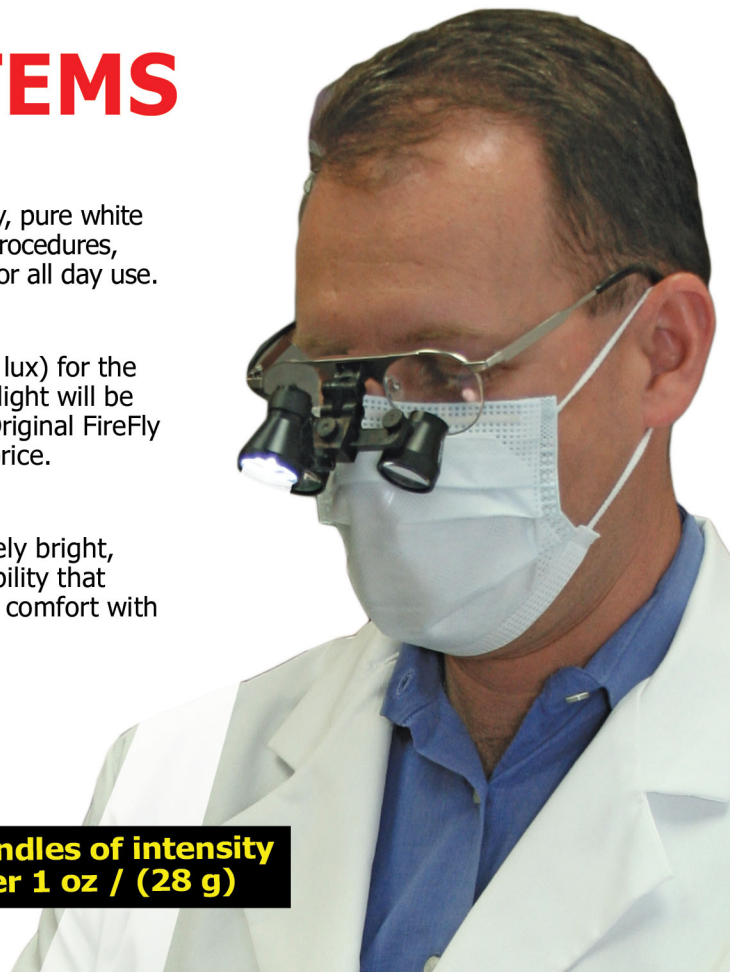

**8,000 ft./candles of intensity
from under 1 oz / (28 g)**

Compare the Beam of the Infinity Ultra2

Note the
Infinity Ultra2's
edge-to-edge
consistency and
uniformity